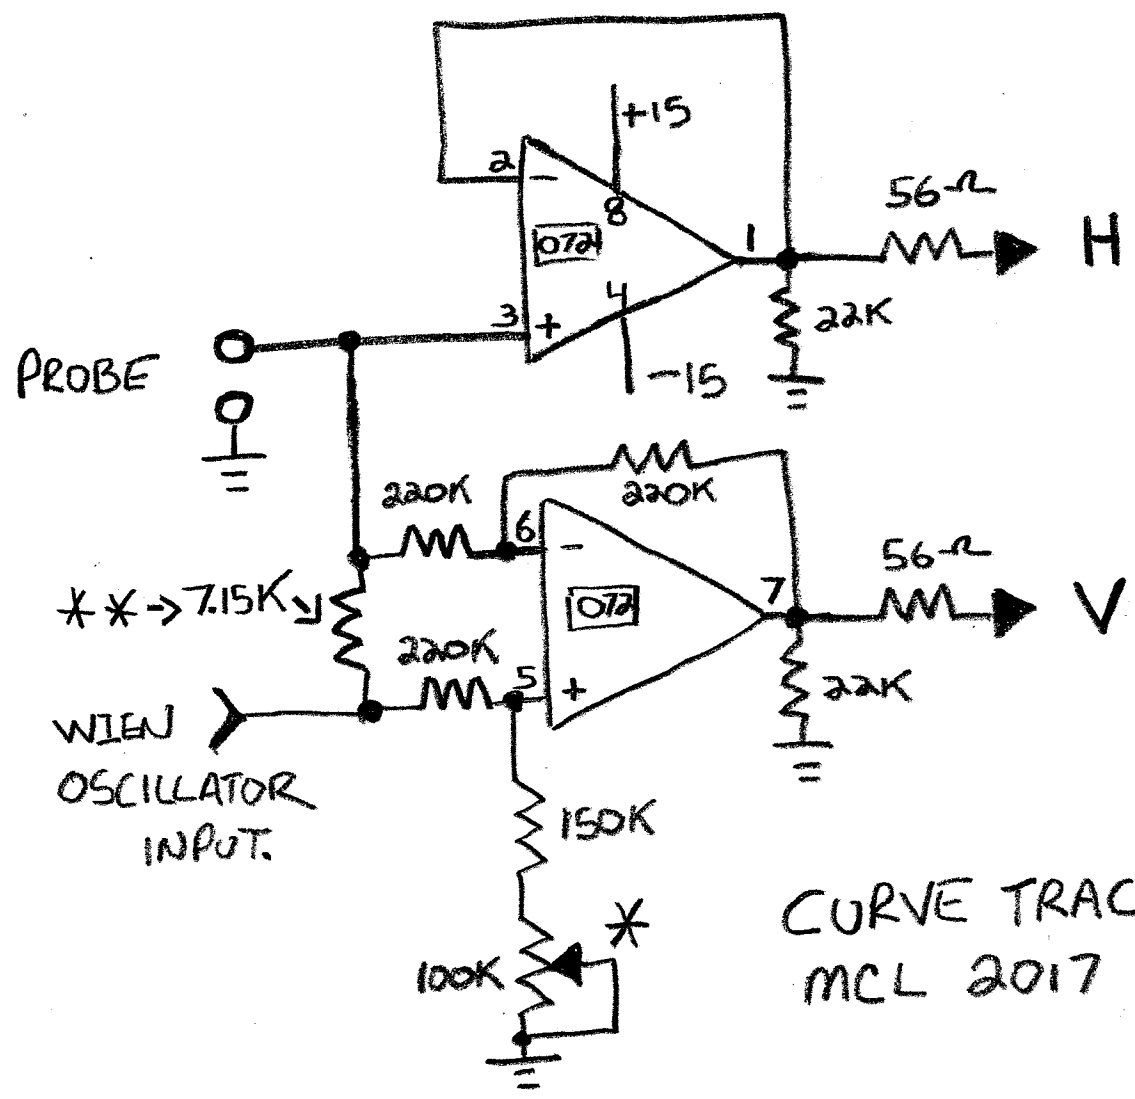

# OP-AMP TL072 OR EQUIV.

CURVE TRACER  
MCL 2017

\* NULL  
(TRACE ROTATION)

\*\* 7 TO 7.5K  
ADJUST FOR PREFERENCE